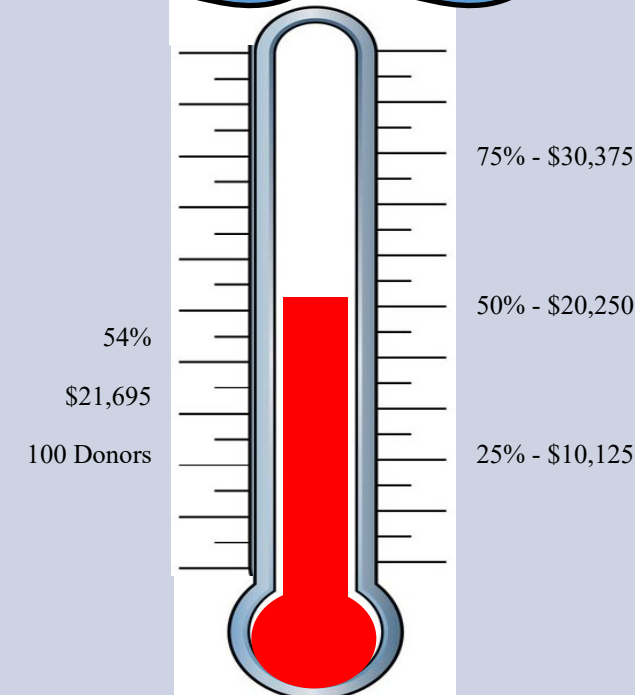

Our Lady of Mount Carmel Collection Report

Weekend of November 30, 2025

Collection Total	$9,850.00
Needed Weekly	$12,000.00
Deficit	2,150.00

The easy, modern and most convenient way to donate is now online at www.mtcarmelalive.org

Nuestra Señora del Monte Carmelo Reporte de la Colecta

Fin de semana de 30 de Noviembre, 2025

Total de la Colecta	$9,850.00
Necesaria semanalmente	$12,000.00
Deficit	2,150.00

La manera mas facil, moderna y conveniente de donar es online en www.mtcarmelalive.org.

Date	Mass Intentions
Dec 07	10:00 AM John Bailey & Hank Vitan (for healing) & Ed Mikes† 12:00 PM Socorro Orihuela† & Federico Patino†
Dec 08	6:30 PM For the Parish
Dec 09	6:30 PM Daniel John Mata†
Dec 10	9:00 AM Jesus Garcia & Gloria Miller†
Dec 11	12:00 AM For the Parish
Dec 12	6:30 PM For the Parish
Dec 13	5:00 PM Bob Zalesnik†
Dec 14	10:00 AM John Bailey & Hank Vitan (for healing) & Clarine Naskrent† 12:00 PM Joselynn Sanchez (graduation) & Gaby Mijis (for healing)

Readings for the Week

- DEC 07: IS 11:1-10/ROM 15:4-9/MT 3:1-12
- DEC 08: GN 3:9-15,20/EPH 1:3-6,11-12/LK 1:26-38
- DEC 09: IS 40:1-11/MT 18:12-14
- DEC 10: IS 40:25-31/MT 11:28-30
- DEC 11: IS 41:13-20/MT 11:11-15
- DEC 12: ZEC 2:14-17/LK 1:26-38
- DEC 13: SIR 48:1-4,9-11/MT 17:9A,10-13

DSF 2025

Parish Goal $40,500

DSF Cry Out with JOY TO THE LORD!

This weekend, as we **Cry Out with Joy to the Lord!** together at Commitment Weekend, we lift our voices in joyful praise and share God's blessings with those in need through the **Diocesan Services Fund (DSF)**. By supporting DSF, you help sustain 64 ministries that shelter the homeless, feed the hungry, foster vocations, and more. Please consider making your gift this weekend in your parish, or online at archgh.org/dsf, and join our mission to be Christ's hands and heart in our community.

SCAN HERE TO MAKE A GIFT

DSF Clama con ALEGRÍA AL SEÑOR!

Mientras nos preparamos para el Fin de Semana de Compromiso el próximo fin de semana, reflexionemos sobre cómo el Fondo de Servicios Diocesanos (DSF) apoya a 64 ministerios que llevan el amor de Dios a los más necesitados. Al apoyar a DSF, podemos **Clamar con Alegría al Señor!** y compartir el gozo de Cristo a través de ministerios que albergan a las personas sin hogar, alimentan a los hambrientos y nutren las vocaciones. Consideremos en oración nuestro papel en esta misión de misericordia y preparémonos para responder con generosidad.

ESCANEA AQUÍ PARA DONAR